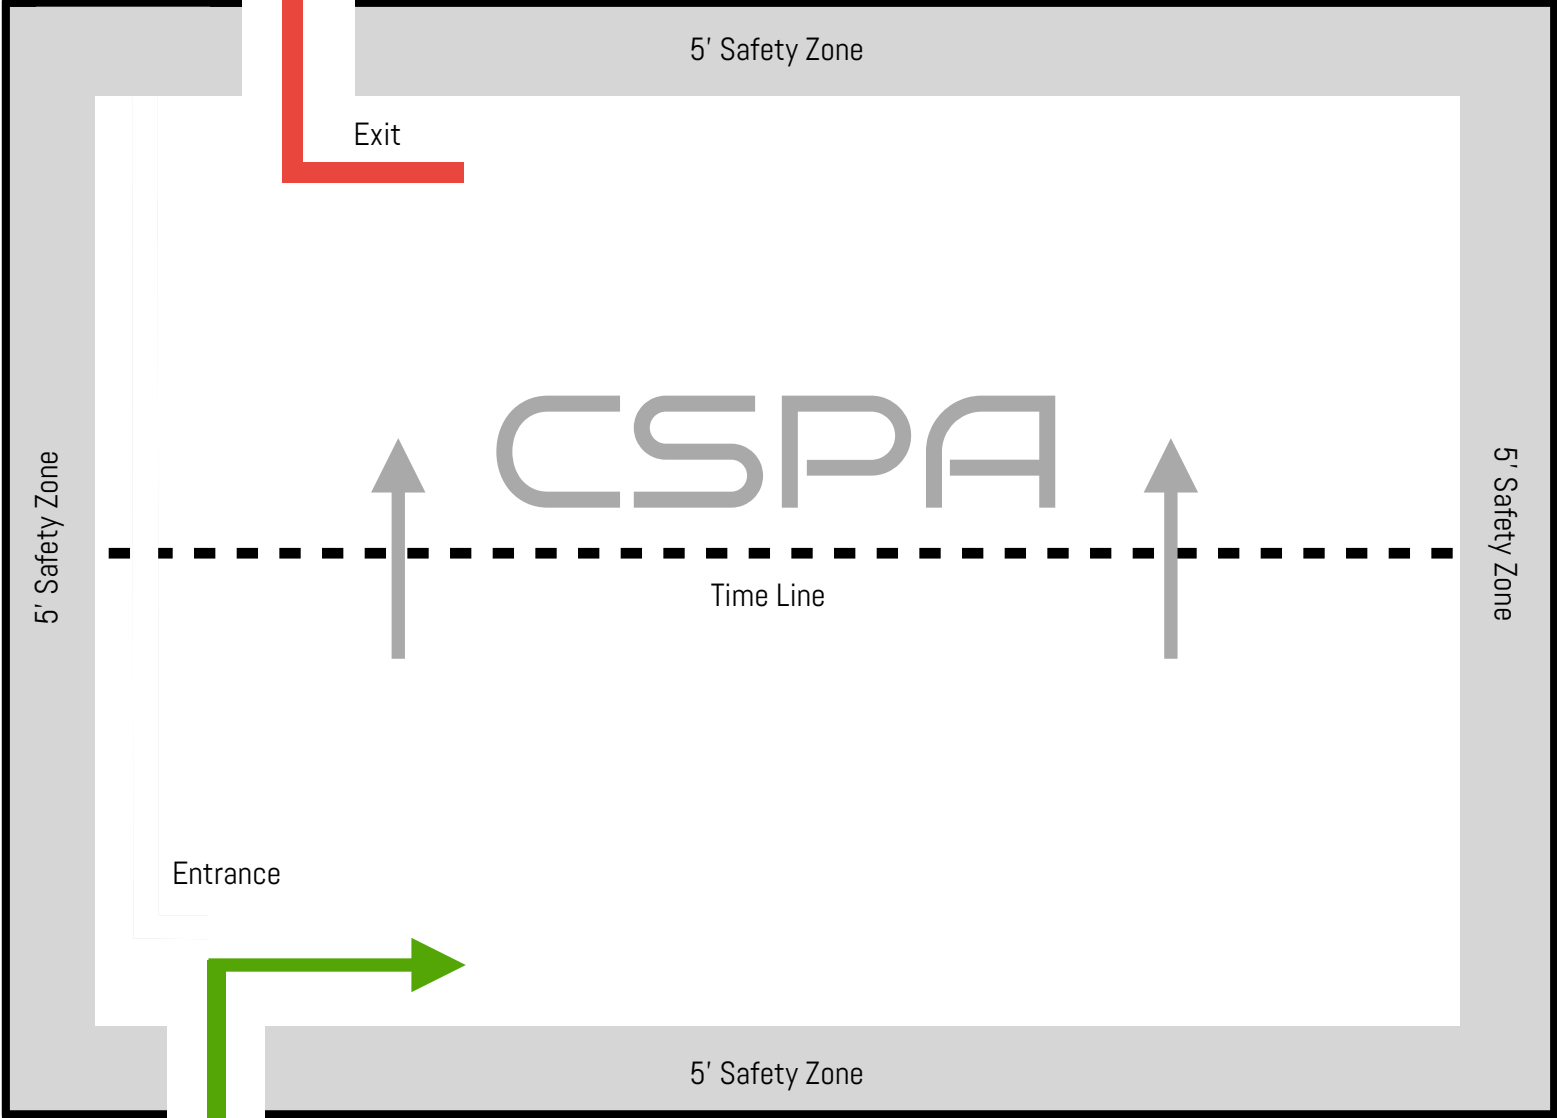

CENTRAL STATES PERFORMANCE ASSOCIATION

HAZELWOOD CENTRAL - FEB. 24TH, 2024

Audience

AUX GYMNASIUM