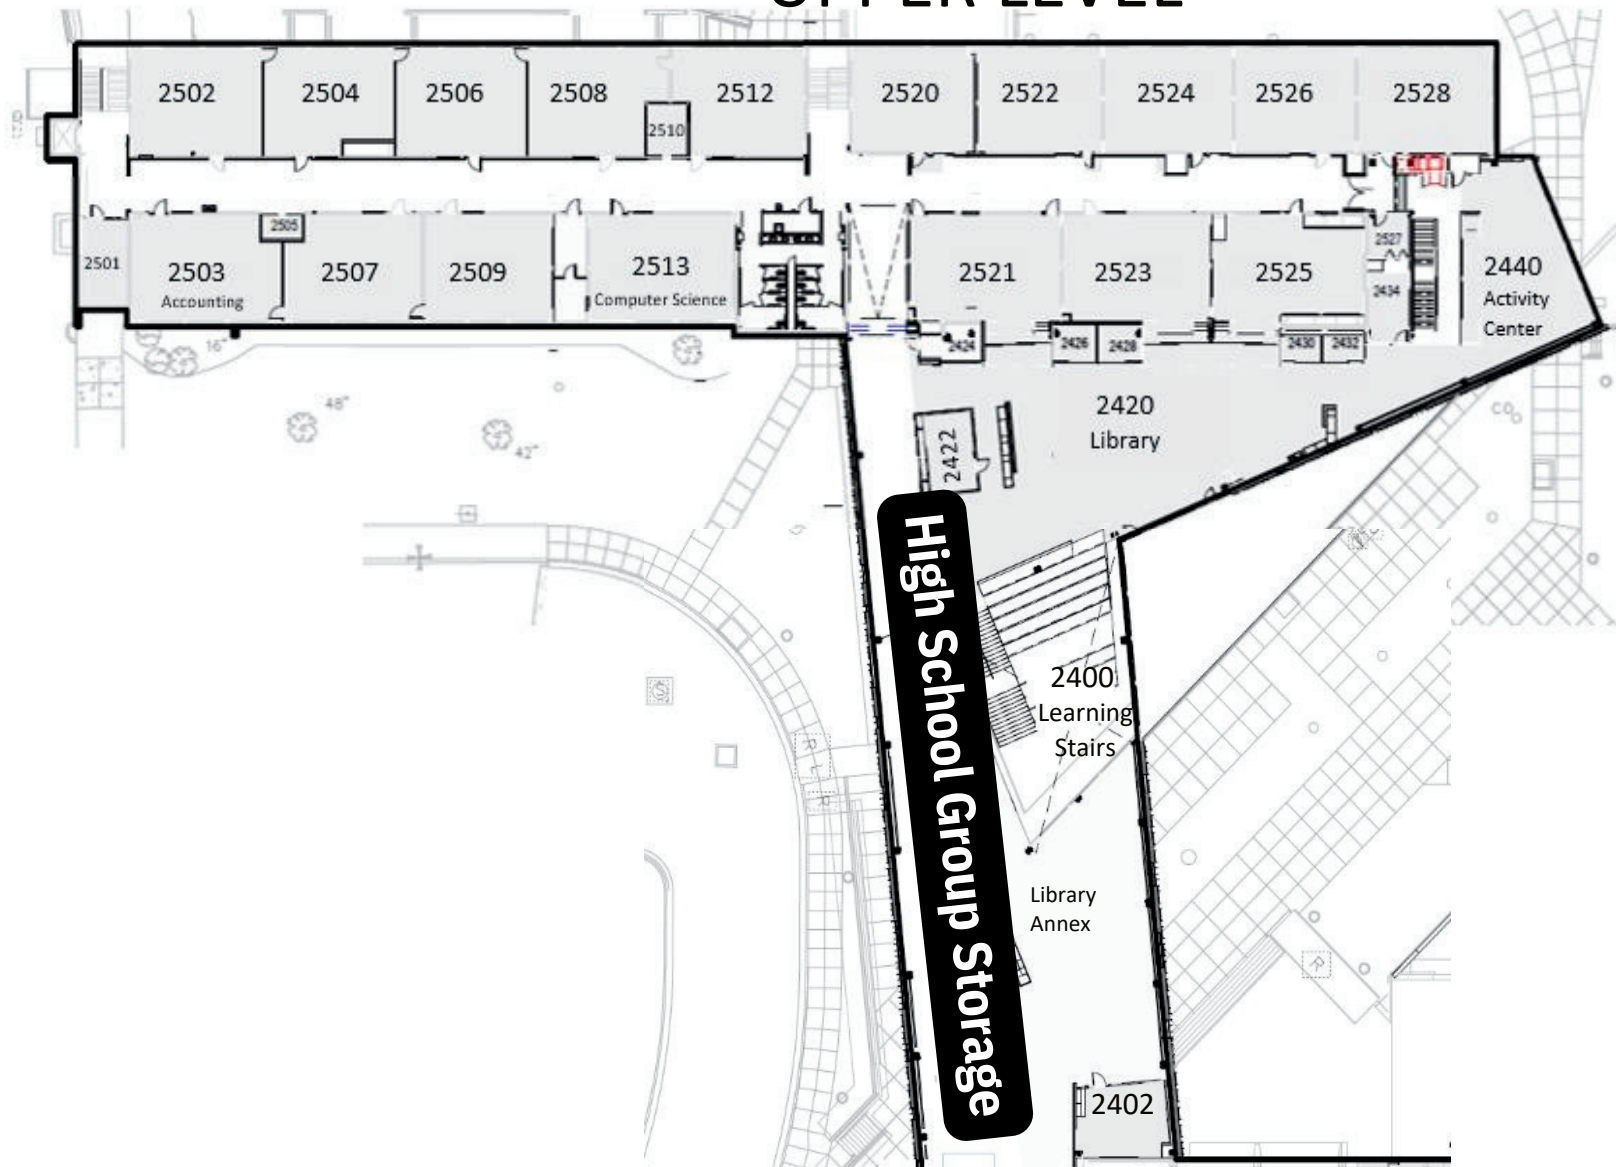

LEE'S SUMMIT HIGH SCHOOL
400 SE Blue Parkway, Lee's Summit, MO 64063

March 23, 2024

UPPER LEVEL

LEE'S SUMMIT HIGH SCHOOL
NORTH CAMPUS

LEE'S SUMMIT HIGH SCHOOL CENTRAL CAMPUS