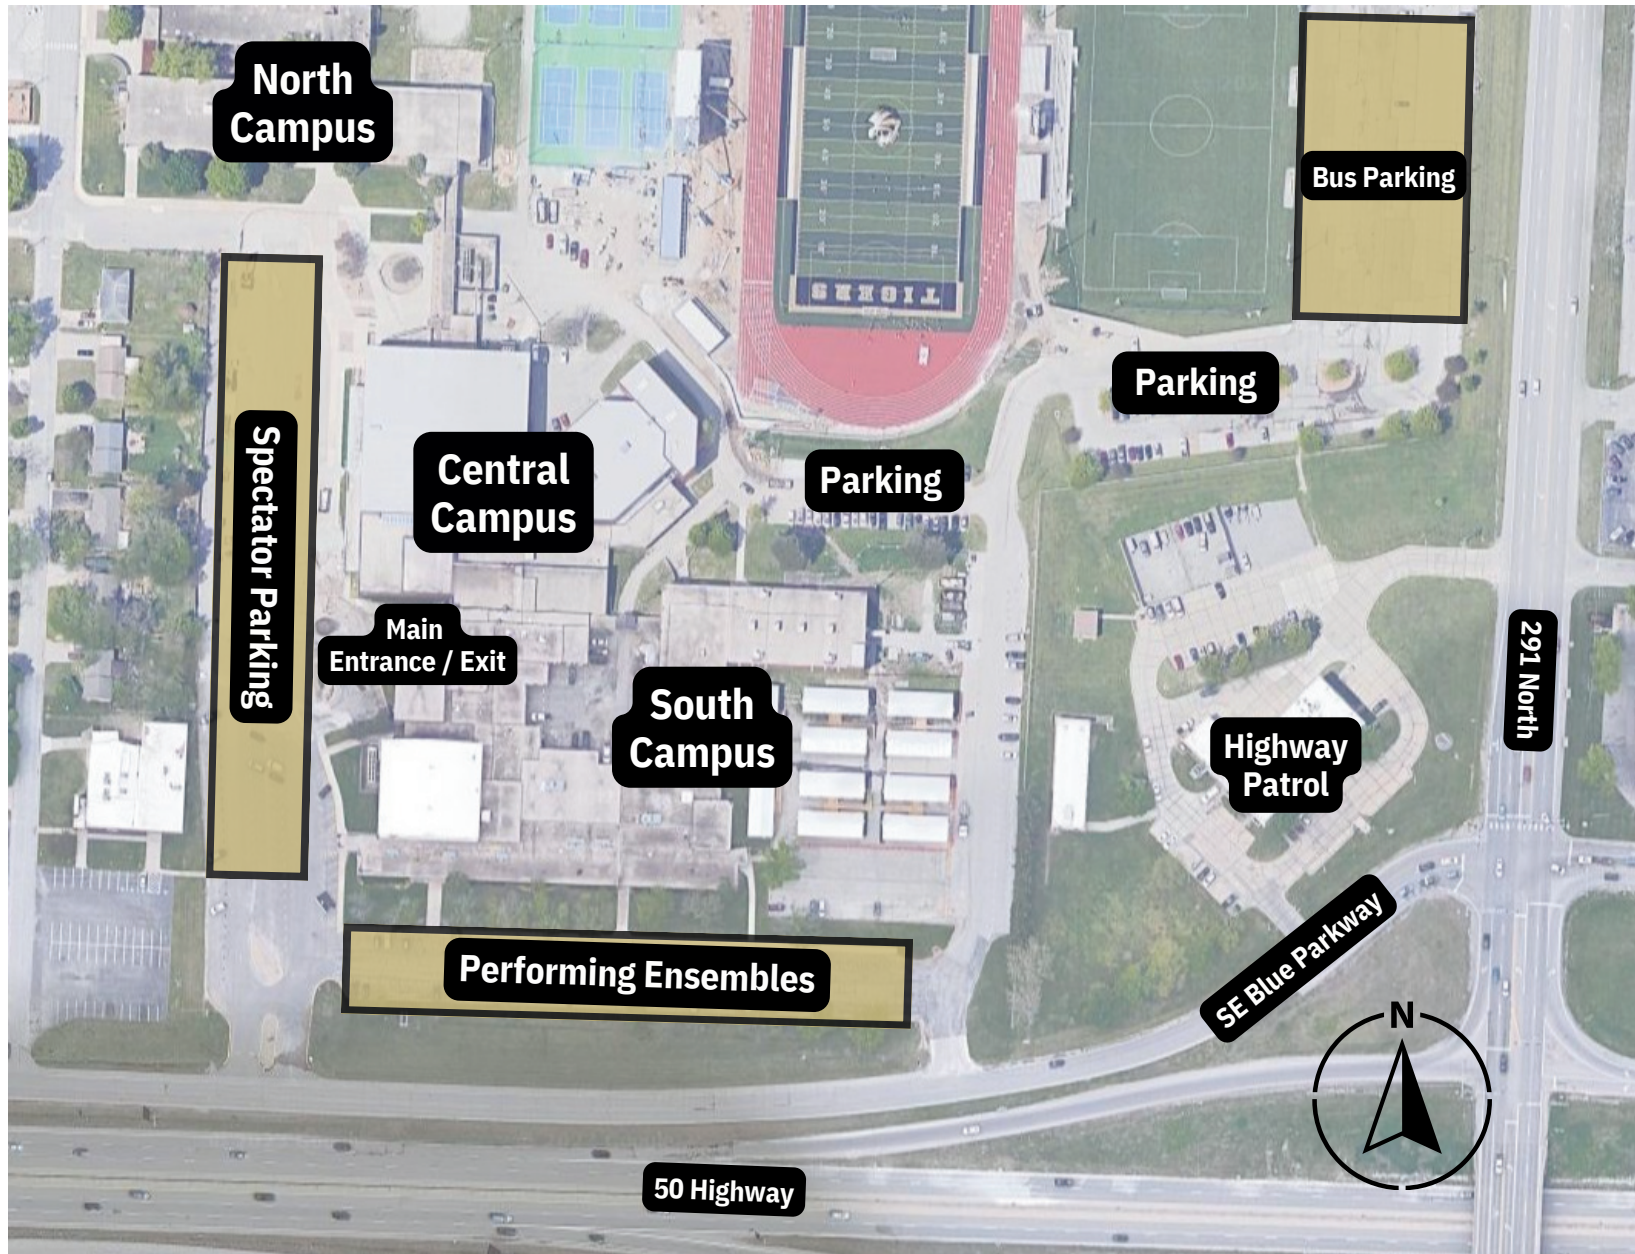

LEE'S SUMMIT HIGH SCHOOL
400 SE Blue Parkway, Lee's Summit, MO 64063

March 23, 2024

UPPER LEVEL

LEE'S SUMMIT HIGH SCHOOL
NORTH CAMPUS

LEE'S SUMMIT HIGH SCHOOL CENTRAL CAMPUS