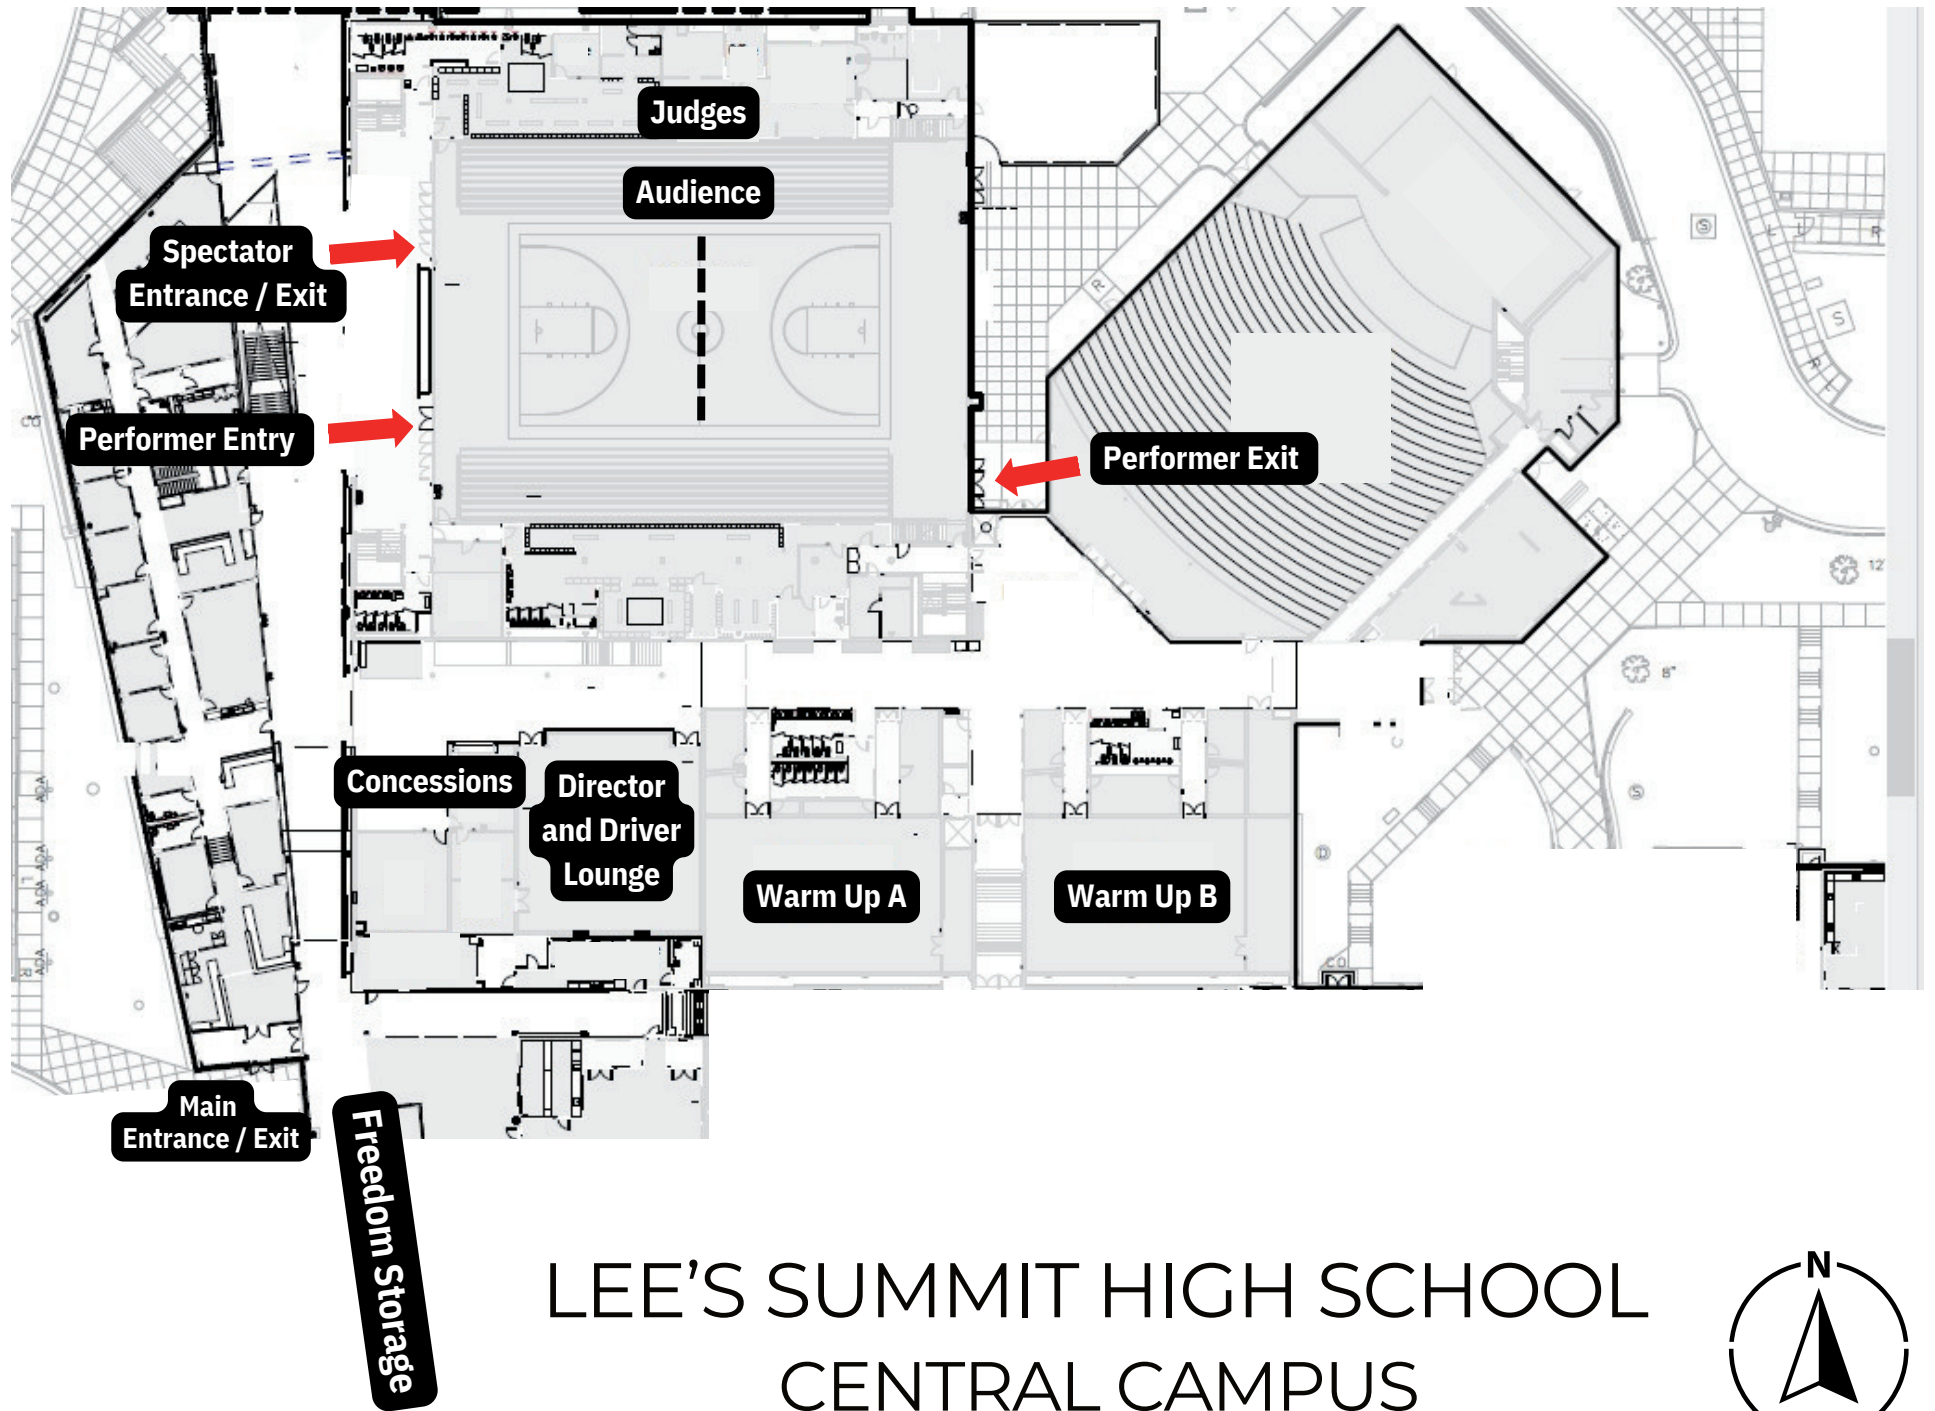

LEE'S SUMMIT HIGH SCHOOL
400 SE Blue Parkway, Lee's Summit, MO 64063

March 23, 2024

UPPER LEVEL

LEE'S SUMMIT HIGH SCHOOL
NORTH CAMPUS

LEE'S SUMMIT HIGH SCHOOL CENTRAL CAMPUS